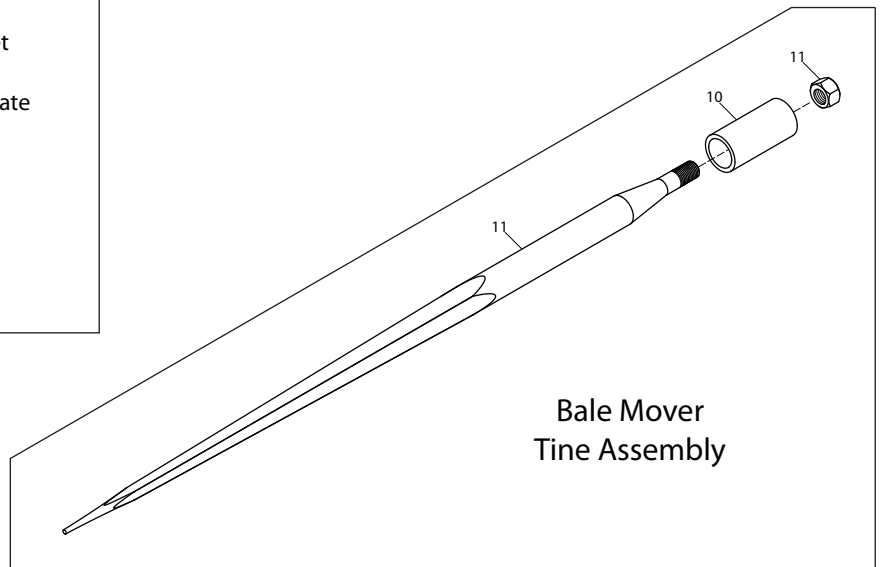

Ref #	Qty	Part #	Description
1	1	COM25*	Bale Mover Frame
2	1	COMQL300	Quick Attach Right Bracket
3	1		Quick Attach Left Bracket
4	4	COMMP	Quick Attach Mounting Plate
5	8	H5C12*5	1/2" x 5" Hex Bolt
6	4	H5C12*112	1/2" x 1 1/2" Hex Bolt
7	12	FW12	1/2" Flat Washer
8	12	LW12	1/2" Lock Washer
9	12	NC12	1/2" Hex Nut
10		SCO2500	Bale Mover Tine Sleeve
11		PRO25**	Bale Mover Tine

Bale Mover
Tine Assembly