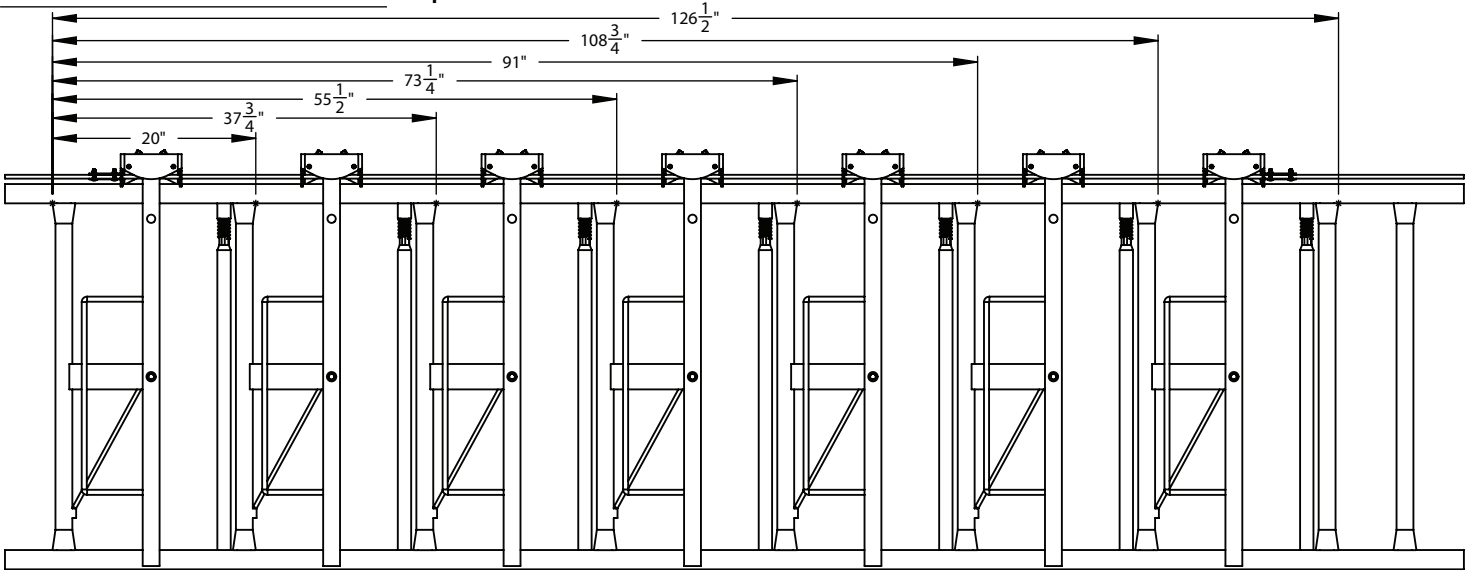

Cattle Control Equipment

Bottom Release Headlocks

Calf Headlocks - Spaced on 16" centers

Heifer Headlocks - Spaced on 17 3/4" centers

Cow Headlocks - Spaced on 23" centers