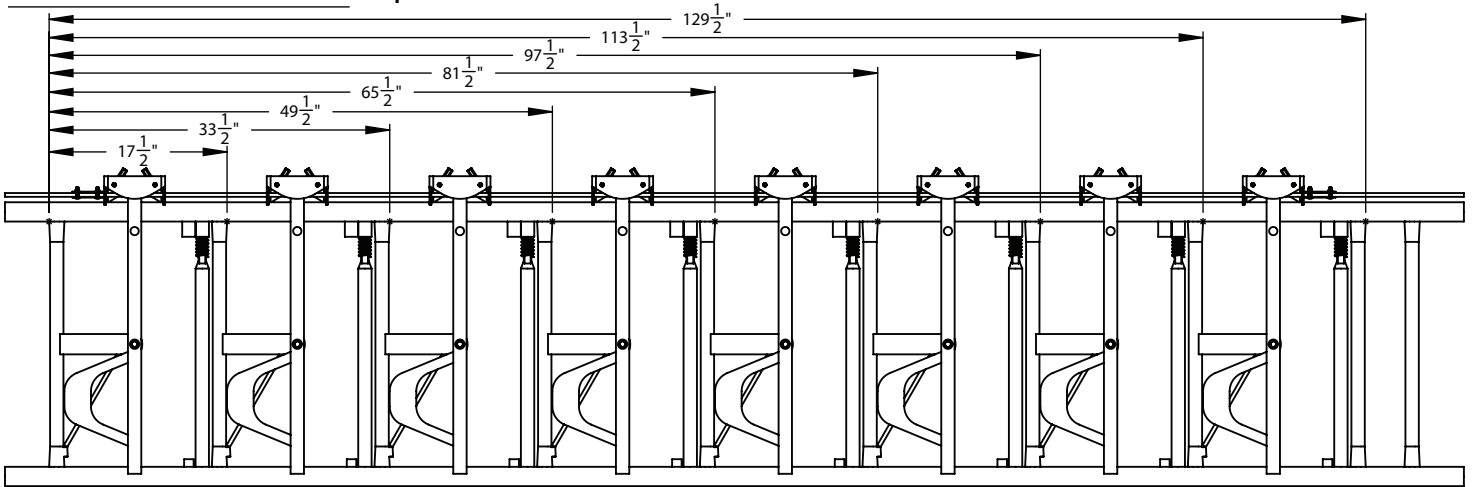

Cattle Control Equipment

Bottom Release Headlocks

Calf Headlocks - Spaced on 16" centers

Heifer Headlocks - Spaced on 17 3/4" centers

Cow Headlocks - Spaced on 23" centers