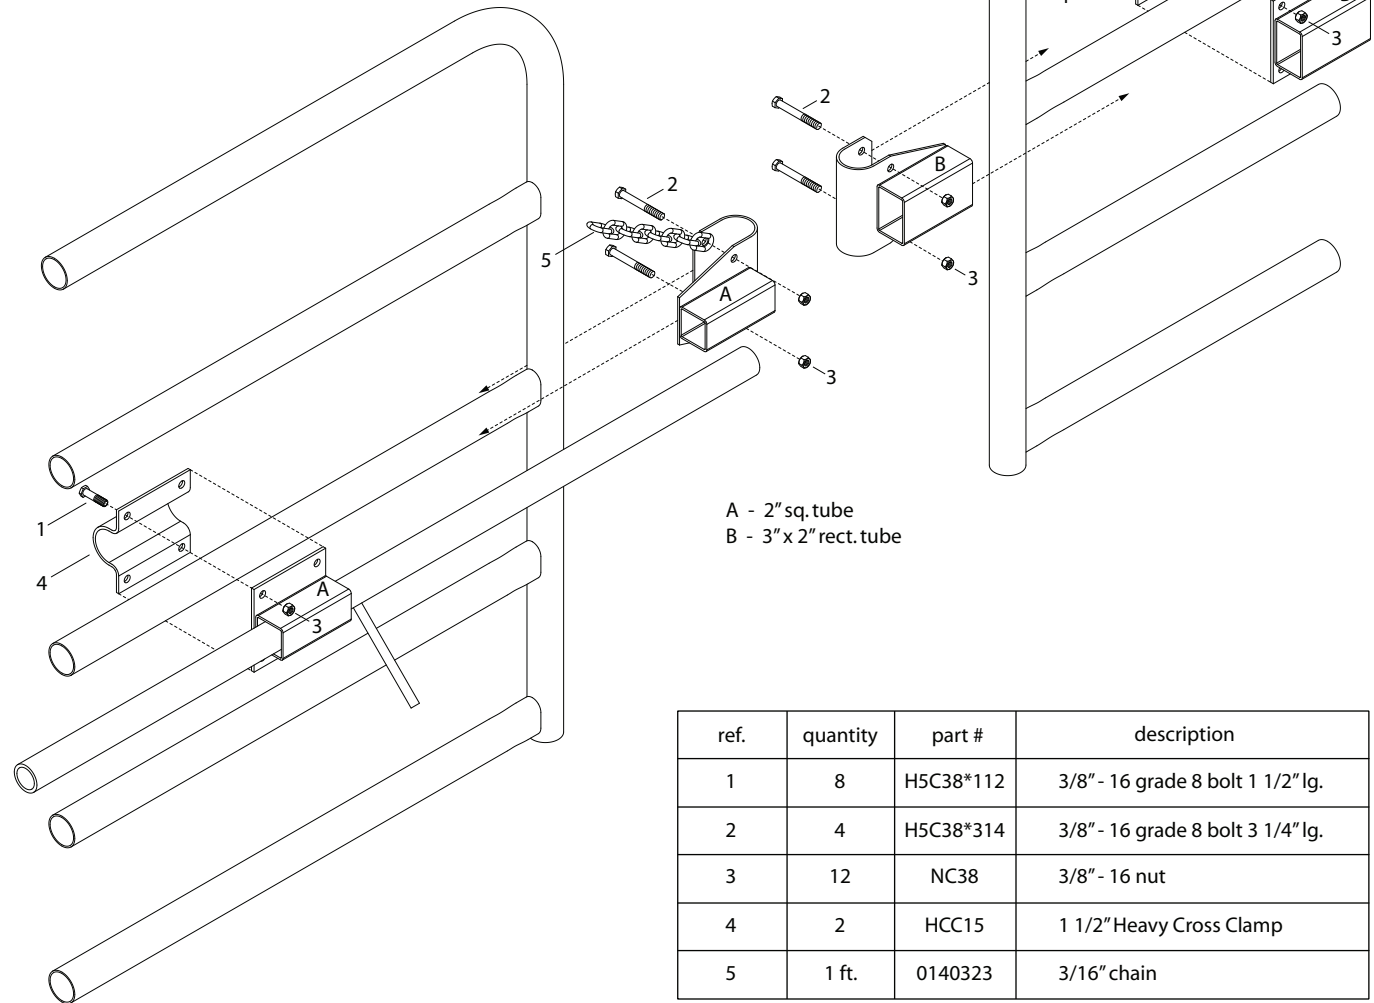

## GLSL Sliding Gate Latch Set

A - 2" sq. tube  
B - 3" x 2" rect. tube

ref.	quantity	part #	description
1	8	H5C38*112	3/8" - 16 grade 8 bolt 1 1/2" lg.
2	4	H5C38*314	3/8" - 16 grade 8 bolt 3 1/4" lg.
3	12	NC38	3/8" - 16 nut
4	2	HCC15	1 1/2" Heavy Cross Clamp
5	1 ft.	0140323	3/16" chain