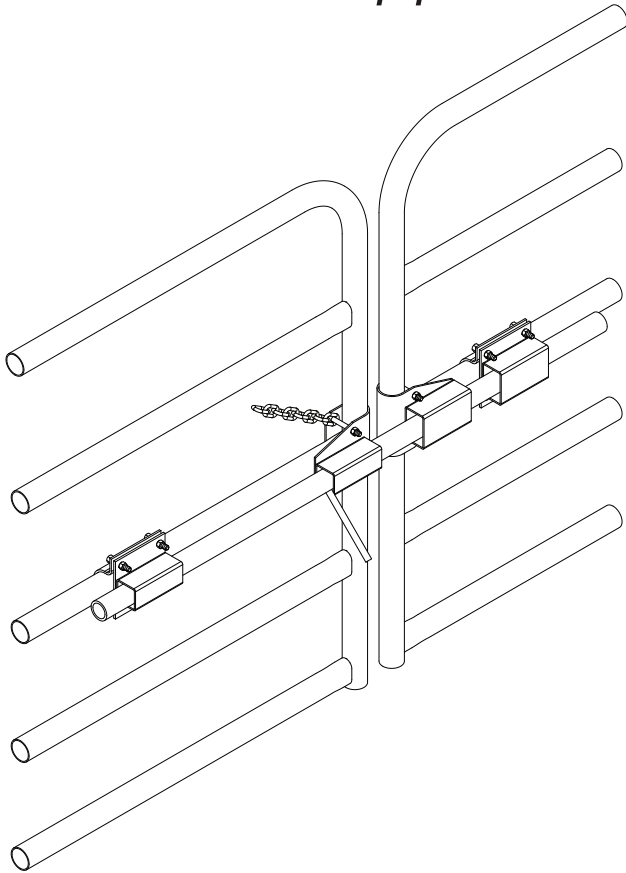

## GLSL Sliding Gate Latch Set

A - 2" sq. tube  
B - 3" x 2" rect. tube

ref.	quantity	part #	description
1	8	H5C38*112	3/8" - 16 grade 8 bolt 1 1/2" lg.
2	4	H5C38*314	3/8" - 16 grade 8 bolt 3 1/4" lg.
3	12	NC38	3/8" - 16 nut
4	2	HCC15	1 1/2" Heavy Cross Clamp
5	1 ft.	0140323	3/16" chain