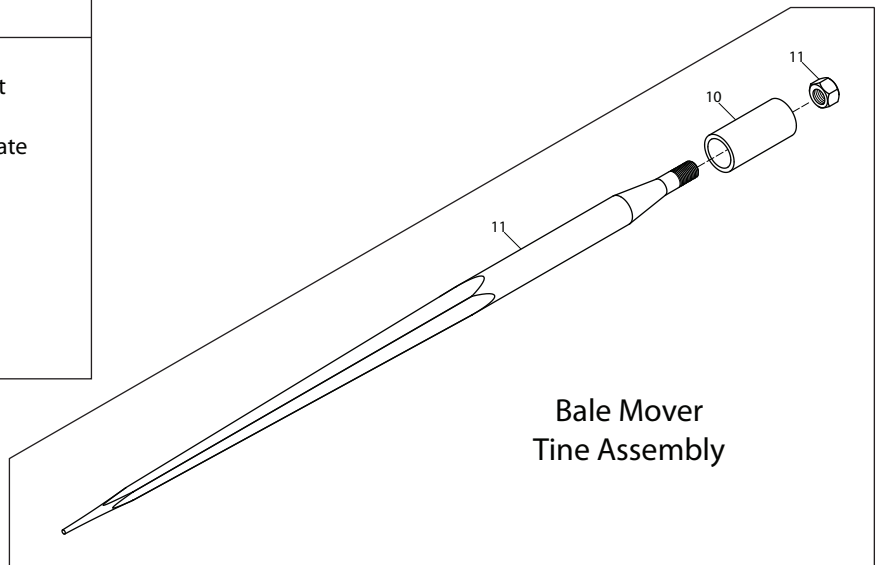

Ref #	Qty	Part #	Description
1	1	COM25*	Bale Mover Frame
2	1	COMQ260	Quick Attach Right Bracket
3	1		Quick Attach Left Bracket
4	4	COMMP	Quick Attach Mounting Plate
5	8	H5C12*5	1/2" x 5" Hex Bolt
6	4	H5C12*112	1/2" x 1 1/2" Hex Bolt
7	12	FW12	1/2" Flat Washer
8	12	LW12	1/2" Lock Washer
9	12	NC12	1/2" Hex Nut
10		SCO2500	Bale Mover Tine Sleeve
11		PRO25**	Bale Mover Tine

Bale Mover
Tine Assembly